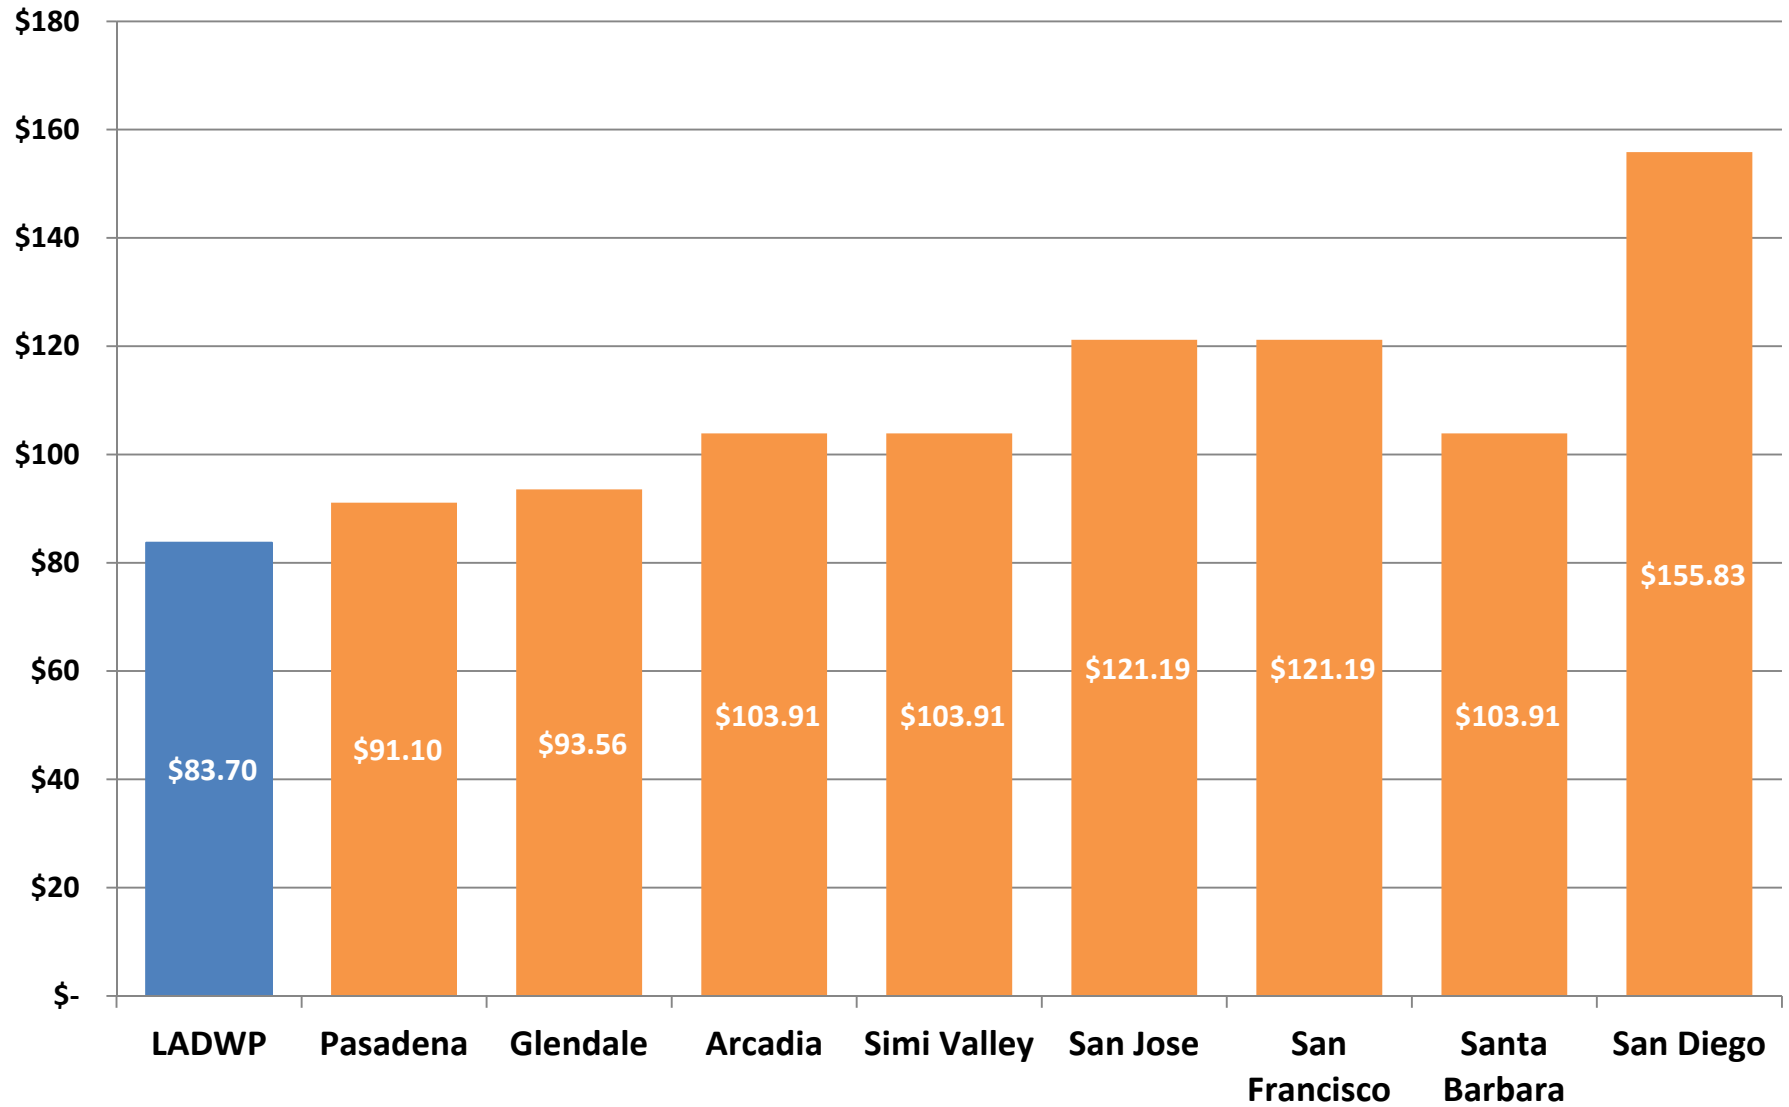

Comparison of Typical Residential Monthly Power Bill*

* Based on using 500 kWh/month as of July 2018.